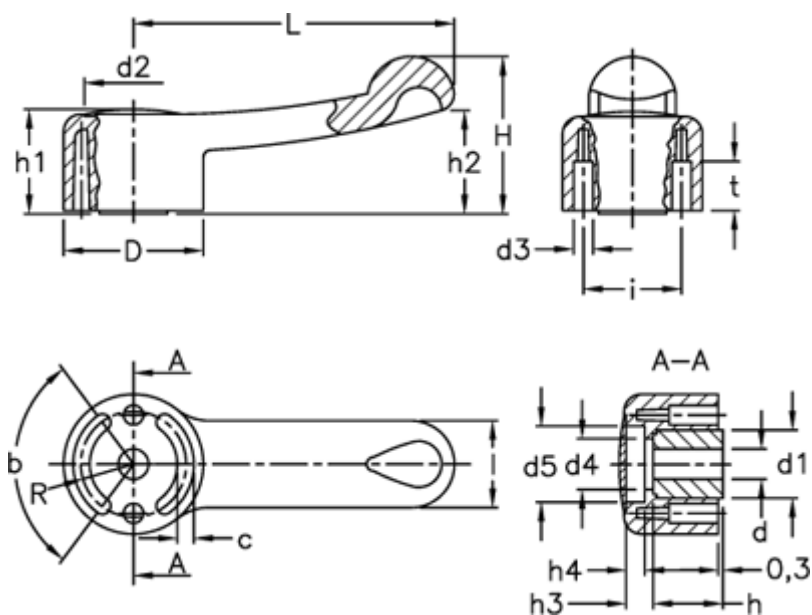

Article number: 23052121214
 Description: E+G Control lever
 ELC.67-A6-C4 yellow

Measures

b (degrees)	= 125 +/-1	d H7	= 6	l	= 20
c	= 4.3	H	= 35	L	= 67
D	= 32	h	= 16.0	R	= 12.0
d1	= 15	h1	= 24	t	= 9.0
d2	= 22.5	h2	= 24		
d3	= 4	h3	= 5.0		
d4	= 10.0	h4	= 3		
d5	= 16.0	i	= 24		